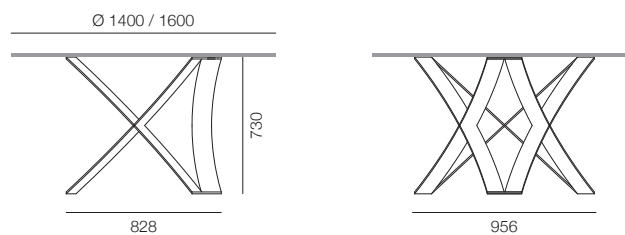

Dioniso

Tavolo da pranzo con piano rotondo disponibile in due misure, proposto con tre abbinamenti di finiture della base e del Top. Base realizzata in acciaio lavorato e saldato disponibile nella finitura Argento Patinato Nero, Oro Patinato Nero, e Oro 208 Pezzi Grandi. Top proposti in Rovere Termocotto con bordo in tinta, Vetro Temperato Liscio Bronzo o Vetro Temperato Extra Chiaro.

Round dining table available in two sizes, offered with three combinations of base and Top finishes. The base, crafted from worked and welded steel, is available in Patinated Black Silver, Patinated Black Gold, and Large Gold Pieces 208 finishes. Tops are available in Thermally Treated Oak with matching edge, Smooth Bronze Tempered Glass, or Extra Clear Tempered Glass.

		TOP TOP			
			Rovere Termocotto Thermally Treated Oak		Vetro Temperato Liscio Bronzo Smooth Bronze Tempered Glass
			Vetro Temperato Extra Chiaro Extra Clear Tempered Glass		Argento Patinato Nero Black Patinated Silver
			Oro Patinato Nero Black Patinated Gold		Oro 208 Pezzi Grandi Gold 208 Large Pieces
	Ø 1400 mm	CODE	DIO-L2-FP2-140	DIO-G2-FP1-140	DIO-G1-FG4-140
	Ø 1600 mm	CODE	DIO-L2-FP2-160	DIO-G2-FP1-160	DIO-G1-FG4-160